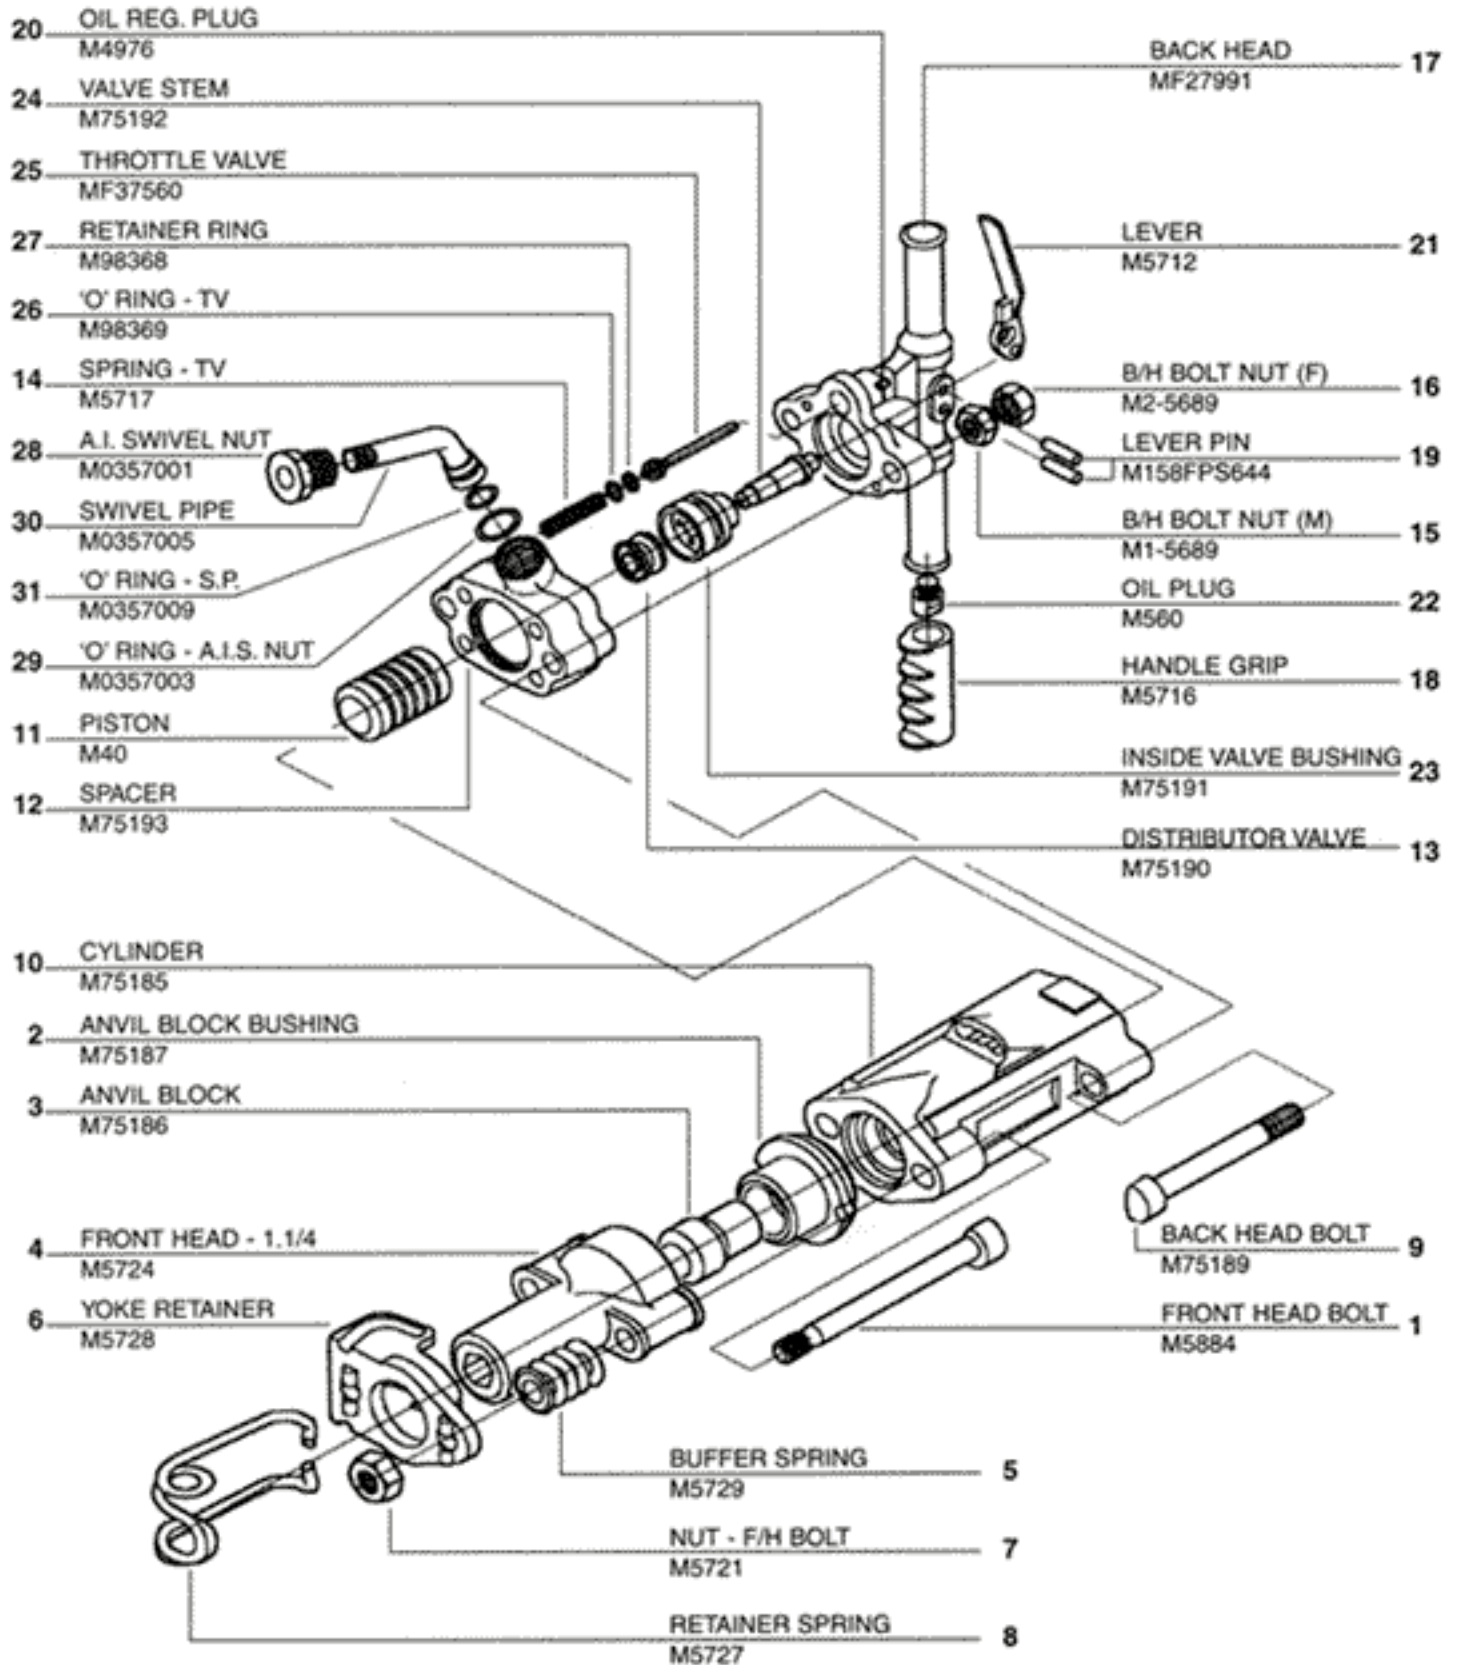

MDS 83A PAVING BREAKERS

PART ILLUSTRATION

WITH PARTS LIST

MDS83A
MDS83AS

MDS 83A SERIES PAVING BREAKER PARTS LIST

ILLUS. NO.	PART NUMBER	DESCRIPTION
1	M5884	FRONT HEAD BOLT
2	M75186	ANVIL BLOCK BUSHING
3	M75186	ANVIL BLOCK
4	M5724	FRONT HEAD 1½"
5	M5729	BUFFER SPRING
6	M5728	YOKE RETAINER
7	M5721	NUT - FRONT HEAD BOLT
8	M5727	RETAINER SPRING
9	M75189	BACK HEAD BOLT
10	M75185	CYLINDER
11	M40	PISTON
12	M75193	SPACER
13	M75190	DISTRIBUTOR VALVE
14	M5717	SPRING - THROTTLE VALVE
15	M1-5689	BACK HEAD BOLT NUT (MALE)
16	M2-5689	BACK HEAD BOLT NUT (FEMALE)
17	MF27991	BACK HEAD
18	M5716	HANDLE GRIP
19	M158FPS644	LEVER PIN
20	M4976	OIL REGULATING PLUG
21	M5712	LEVER
22	M560	OIL PLUG
23	M75191	INSIDE VALVE BUSHING
24	M75192	VALVE STEM
25	MF37560	THROTTLE VALVE
26	M98369	"O" RING - THROTTLE VALVE
27	M98368	RETAINER RING
28	M0357001	AIR INLET SWIVEL NUT
29	M0357003	"O" RING - AIR INLET SWIVEL NUT
30	M0357005	SWIVEL PIPE
31	M0357009	O' RING - SWIVEL PIPE