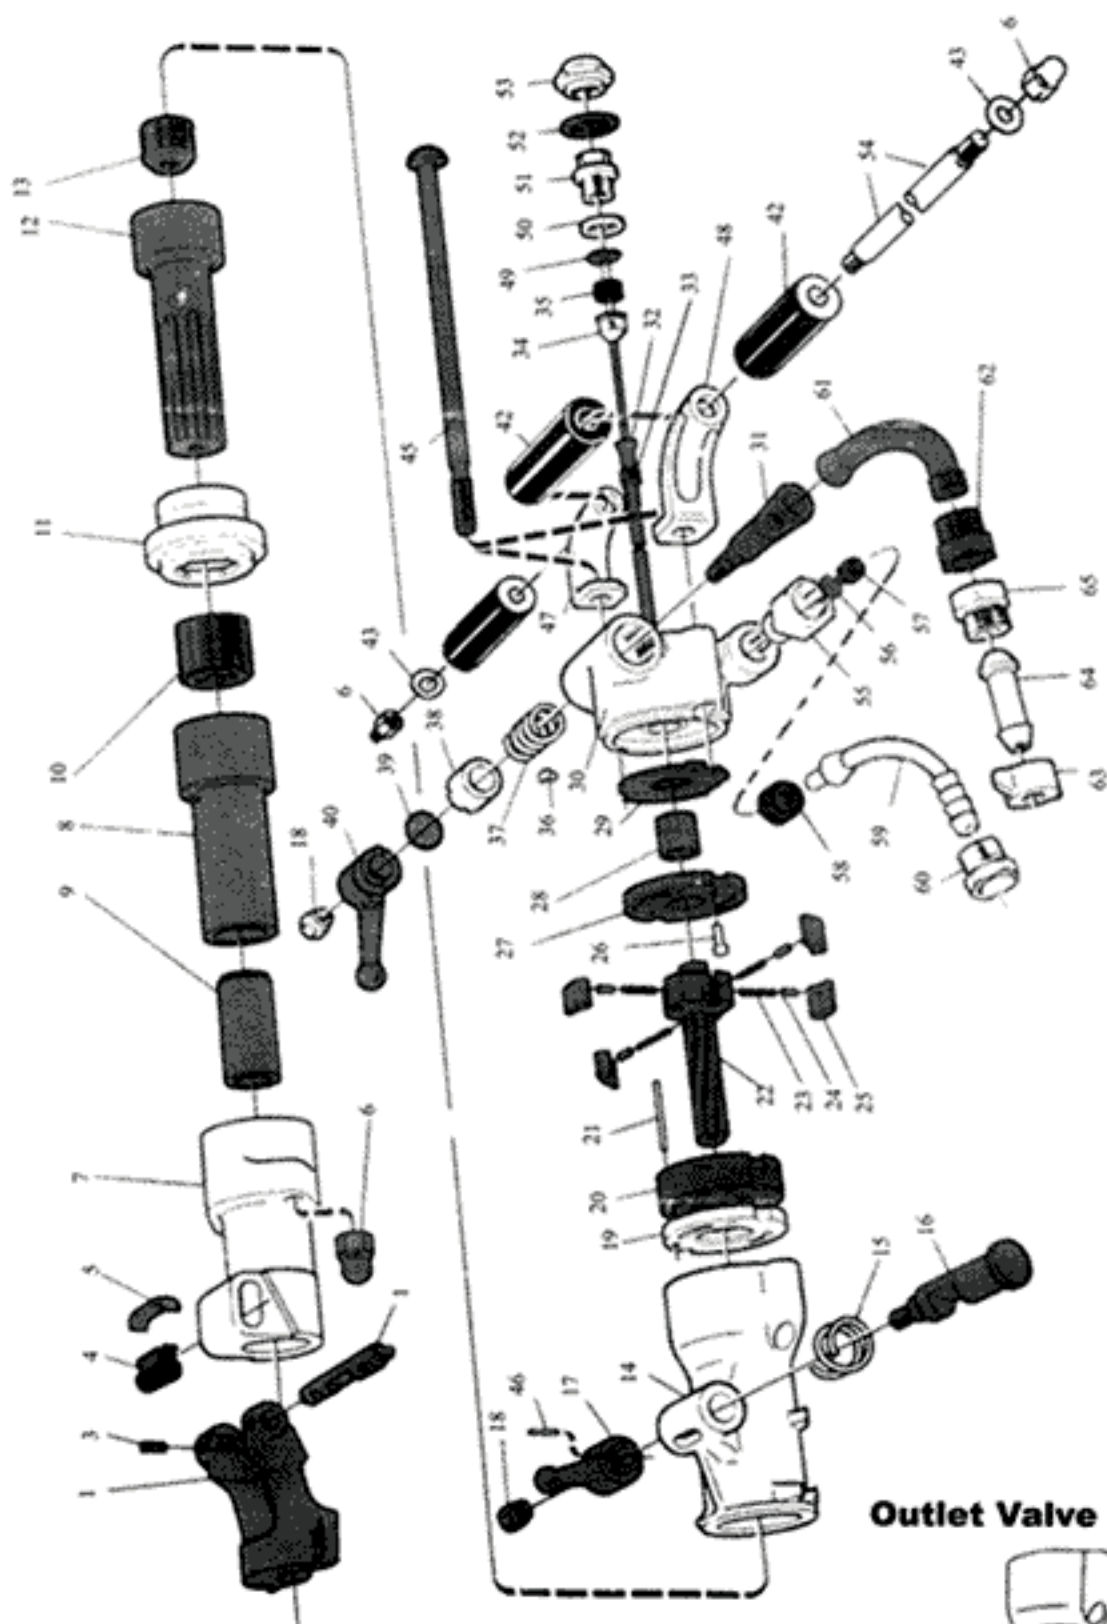

**MDS 404W
Rock Drill
(for wet drilling)**

Outlet Valve (modified)

PARTS LIST OF MDS ROCK DRILL, MODEL MDS- 404W

SL	PART NO.	DESCRIPTION	Qty.
1	01 00 0851	Drill Steel Retainer	1
2	02 00 0852	Retainer Pin	1
3	03 00 3392	Tension Pin	2
4	04 00 0030	Rubber Buffer	1
5	05 00 0029	Buffer Plate	1
6	06 00 0292	Dome Nut	6
7	07 00 0342	Front Head	-
8	08 00 0769	Rotation Chuck	1
9	09 00 0023	Chuck Bushing	1
10	10 00 1221	Chuck Nut	1
11	11 00 0339	Intermediate Part	1
12	12 00 8478	Piston	1
13	13 00 9299 05	Rifle Nut	1
14	14 00 0337	Cylinder	1
15	15 00 0338	Spring	1
16	16 00 9949	Outlet Valve	1
17	17 00 9950	Lever for Extra Blowing	1
18	18 00 8734	Conical Nut	2
19	19 00 8683	Guide Disc	1
20	20 00 8682	Ratchet Box	1
21	21 00 7146 31	Guide Pin / Ratchet Box Pin	1
22	22 00 3154	Rifle Bar	1
23	23 00 9140 02	Pressure Spring	4
24	24 00 9641 01	Plunger	4
25	25 00 3159	Pawl	4
26	26 00 9665	Guide Pin	1
27	27 00 8680	Cover	1
28	28 00 9894 01	Bushing	1
29	29 00 8681	Main Valve	1
30	79 00 0568	Back Head	1
31	81 00 0331	Throttle Valve	1
32	86 00 0028	Air Flushing Tube	1
33	88 00 0776	Packing	1