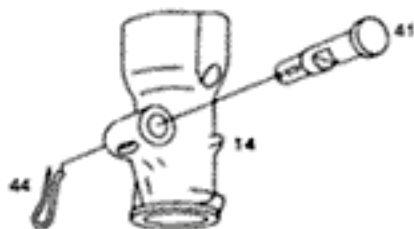

**MDS 404W
Rock Drill
(for wet drilling)**

Outlet Valve (modified)

PARTS LIST OF MDS ROCK DRILL, MODEL MDS- 404W

SL	PART NO.	DESCRIPTION	Qty.
1	01 00 0851	Drill Steel Retainer	1
2	02 00 0852	Retainer Pin	1
3	03 00 3392	Tension Pin	2
4	04 00 0030	Rubber Buffer	1
5	05 00 0029	Buffer Plate	1
6	06 00 0292	Dome Nut	6
7	07 00 0342	Front Head	-
8	08 00 0769	Rotation Chuck	1
9	09 00 0023	Chuck Bushing	1
10	10 00 1221	Chuck Nut	1
11	11 00 0339	Intermediate Part	1
12	12 00 8478	Piston	1
13	13 00 9299 05	Rifle Nut	1
14	14 00 0337	Cylinder	1
15	15 00 0338	Spring	1
16	16 00 9949	Outlet Valve	1
17	17 00 9950	Lever for Extra Blowing	1
18	18 00 8734	Conical Nut	2
19	19 00 8683	Guide Disc	1
20	20 00 8682	Ratchet Box	1
21	21 00 7146 31	Guide Pin / Ratchet Box Pin	1
22	22 00 3154	Rifle Bar	1
23	23 00 9140 02	Pressure Spring	4
24	24 00 9641 01	Plunger	4
25	25 00 3159	Pawl	4
26	26 00 9665	Guide Pin	1
27	27 00 8680	Cover	1
28	28 00 9894 01	Bushing	1
29	29 00 8681	Main Valve	1
30	79 00 0568	Back Head	1
31	81 00 0331	Throttle Valve	1
32	86 00 0028	Air Flushing Tube	1
33	88 00 0776	Packing	1